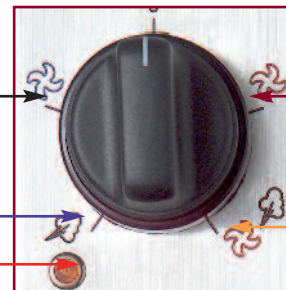

On/Off indicator light.

Thermometer (cooking temperature)

Mode selector.

Function indicator light.

Temperature selector.

Timer

Selector for steam injection in combined or steam mode.

Water injection indicator light.

Control panel.

Cooling mode.

Convection mode.

Steam mode.

Combined mode or regeneration.

Function indicator light.

Mode selector.