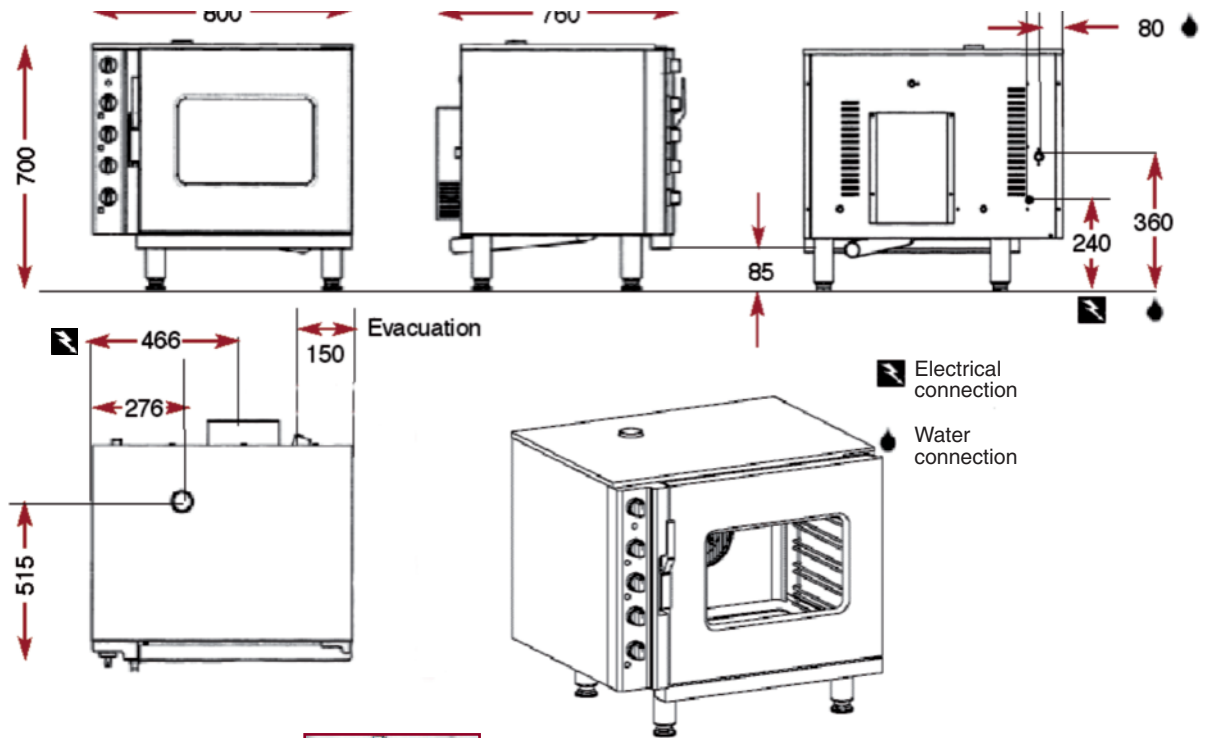

Electric oven, steam convection

CE

CFE 806 CV. Electric oven, steam convection.

- Capacity: 6 GN 1/1 containers, 40 mm deep.
- Interior dimensions: W 550 - D 345 - H 428 mm.
- Power: 7.3 kW.
- Steam spray through direct water injection.
- 18/10 stainless steel frame and oven cavity.
- Door with additional hinged heat-reflecting window.
- Electric supply: 230 single phase + E, three-phase 230 V + E, three-phase 400 V + N + E.
- Thermostat 0°C / 300°C.
- Safety thermostat.
- Thermometer indicating the cooking temperature.
- Functions: steam, convection, combined (steam + convection).
- Low temperature steam cooking (50-100°C).
- Regeneration mode (fast reheating of dishes already served on plates).
- Fast cooling mode (time reduction between two cooking sessions).
- Channel collecting condensates.
- Cooling of exhaust condensates.
- Exhaust tube Ø: 1 1/2 (40-49 mm), threaded end.
- Steam exhaust through adjustable air inlet's valve.
- Outside drainage.
- Internal lighting.
- Support shelves for removable oven dishes.
- Supplied with: 2 x GN 1/1 oven racks, 1 pastry plate on its rack, 1 x 40 mm deep perforated stainless steel container.
- Optional: brass "T" connecting kit between draining and Ø 50 mm smooth tube.

CFE 860 CV

W 800 - D 760 - H 700

Support for oven **FE 806 CV**.

Made from tubular stainless steel, Ø 60 mm, with adjustable feet. As an option, it can be fitted with shelves to take 8 trays (65 mm spacing).

ECH 806 CV. Shelving system for oven support.

7 levels with 65 mm spacing.

N° 132 ter - 1

AMBASSADE
DE BOURGOGNE

The Chef's Choice.

Electric oven, steam convection, 6 GN levels, 65 mm spacing. CFE 806 CV

Air inlet's opening/closing.

On/Off indicator light.

Thermometer (cooking temperature)

Mode selector.

Function indicator light.

Temperature selector.

Timer

Selector for steam injection in combined or steam mode.

Water injection indicator light.