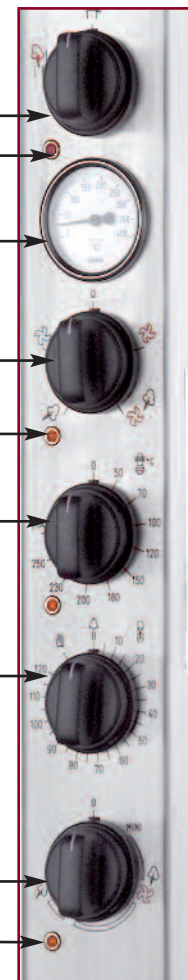

Electric oven, steam convection

CE

CFE 806 CV. Electric oven, steam convection.

- Capacity: 6 GN 1/1 containers, 40 mm deep.
- Interior dimensions: W 550 - D 345 - H 428 mm.
- Power: 7.3 kW.
- Steam spray through direct water injection.
- 18/10 stainless steel frame and oven cavity.
- Door with additional hinged heat-reflecting window.
- Electric supply: 230 single phase + E, three-phase 230 V + E, three-phase 400 V + N + E.
- Thermostat 0°C / 300°C.
- Safety thermostat.
- Thermometer indicating the cooking temperature.
- Functions: steam, convection, combined (steam + convection).
- Low temperature steam cooking (50-100°C).
- Regeneration mode (fast reheating of dishes already served on plates).
- Fast cooling mode (time reduction between two cooking sessions).
- Channel collecting condensates.
- Cooling of exhaust condensates.
- Exhaust tube Ø: 1 1/2 (40-49 mm), threaded end.
- Steam exhaust through adjustable air inlet's valve.
- Outside drainage.
- Internal lighting.
- Support shelves for removable oven dishes.
- Supplied with: 2 x GN 1/1 oven racks, 1 pastry plate on its rack, 1 x 40 mm deep perforated stainless steel container.
- Optional: brass "T" connecting kit between draining and Ø 50 mm smooth tube.

CFE 860 CV

W 800 - D 760 - H 700

Support for oven **FE 806 CV**.

Made from tubular stainless steel, Ø 60 mm, with adjustable feet. As an option, it can be fitted with shelves to take 8 trays (65 mm spacing).

On/Off indicator light.

Thermometer (cooking temperature)

Mode selector.

Function indicator light.

Temperature selector.

Timer

Selector for steam injection in combined or steam mode.

Water injection indicator light.

Control panel.

Cooling mode.

Convection mode.

Steam mode.

Combined mode or regeneration.

Function indicator light.

Mode selector.